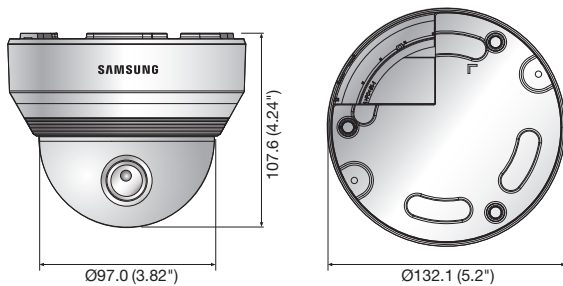

## Key Features

- Max. 2M (1920 x 1080) resolution
- 0.03Lux@F1.2 (Color), 0Lux@F1.2 (B/W : IR LED on)
- 3 ~ 8.5mm (2.8x) motorized varifocal lens
- H.264, MJPEG dual codec, Multiple streaming
- WDR (120dB), Simple focus (Motorized V/F), P-Iris, Defog
- Audio / Face / Motion detection
- Multi-crop streaming, PoE, UPnP
- SD/SDHC/SDXC memory slot
- Bi-directional audio support, IR LED (12ea)

## Dimensions

Unit : mm (inch)