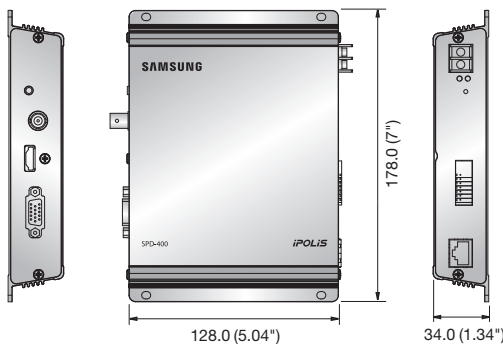

# SPD-400

4CH Network Video Decoder

## Dimensions

Unit : mm (inch)

	SPD-400N	SPD-400P
<b>OPERATIONAL</b>		
Video Out	HDMI / VGA : Max. 1920 x 1080p 1920 x 1080p, 1680 x 1050, 1600 x 900, 1440 x 900, 1280 x 1024, 1280 x 720p, 1024 x 768	
	CVBS : 1.0 Vp-p / 78P composite 704 x 480	CVBS : 1.0 Vp-p / 78P composite 704 x 576
	HDMI / VGA, CVBS selectable	
Event Trigger	Alarm Input, IP camera event input	
Alarm I/O	Input 1ea / Output 2ea (Relay)	
<b>NETWORK</b>		
Ethernet	RJ-45 (10/100/1000BASE-T)	
Video Compression Format	H.264, MPEG-4, MJPEG	
Resolution	H.264 : Single view - up to 2M pixel / Quad view - up to 720p MPEG-4 : Single view - up to 4CIF / Quad view - Quad up to 4CIF MJPEG : Single view - up to 720p (800 x 600) / Quad view - up to 720p (800 x 600) 1920 x 1080p, 1280 x 1024, 1280 x 720p, 704 x 576, 704 x 480, 640 x 480, 352 x 288, 352 x 240, 320 x 240	
	Max. Framerate : Max. 30fps at single view, Max. 120fps at 4 x 4CIF, Max. 60fps at 4 x 720p (No audio)	
Display	Single view, Quad view	
Audio I/O	Line out 1ea	
Audio Compression Format	G.711	
IP	IPv4, IPv6	
Protocol	TCP/IP, UDP/IP, RTP(UDP), RTP(TCP), NTP, HTTP, DHCP, ICMP, IGMP, ARP, SSL, DNS	
Security	HTTPS(SSL) login authentication, User access log	
Camera Registration	20 camera, 8 layout, 10 sequence	
Support Device	Samsung : Network camera, Encoder Axis : P3301, P3343, P3344, P1311, P1343, P1344, P1346, PTZ215, Q6032, Q7401, Q7404 (FAW ver : 5.x)	
	Stream (Live video / audio) : SNVP1.2 (AXIS : RTP/RTSP) Control / Network alarm : SNVP1.2 (AXIS : Not supported)	
Web Viewer	Supported OS : Windows XP Supported Browser : Internet Explorer 7.0 or 8.0, Firefox 2.x, 3.x, Chrome, Safari	

## MECHANICAL

Color / Material Silver / Metal

Dimensions (WxHxD) 128.0 x 34.0 x 178.0mm (5.04" x 1.34" x 7")

Weight 530g (1.17 lb)

\* The latest product information / specification can be found at [www.samsungsecurity.com](http://www.samsungsecurity.com)