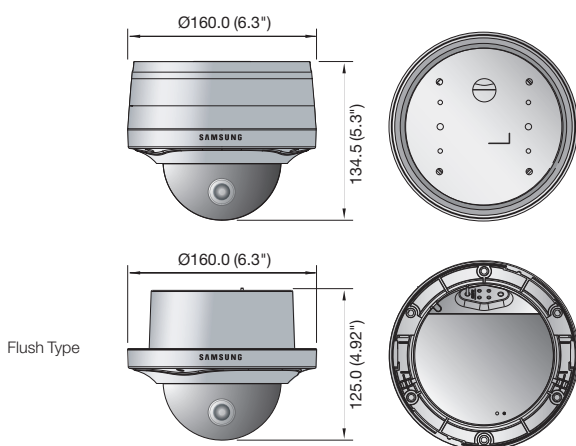

Dimensions

Unit : mm (inch)

Flush Type

Accessories (Optional)

SBP-301HM3 SBP-300LM SBP-300CM SBP-300WM1 SBP-300WM SBP-300B SBP-300PM SBP-300KM

SNV-5080RN/P

SNV-5080RN/P	
VIDEO	
Imaging Device	1/3" 1.3M PS CMOS
Total Pixels	1,384(H) x 1,076(V)
Effective Pixels	1,329(H) x 1,049(V)
Scanning System	Progressive
Min. Illumination	Color : 0.3Lux (F1.2, 50IRE), 0.005Lux (Sens-up 60x) B/W : 0Lux (F1.2, 50IRE, IR LED on)
S / N Ratio	50dB
Video Output	CVBS : 1.0Vp-p / 75Ω composite, 704 x 480(N), 704 x 576(P), for installation
LENS	
Focal Length (Zoom Ratio)	3 ~ 8.5mm (2.8x) motorized varifocal
Max. Aperture Ratio	F1.2
Angular Field of View	H : 91.0°(Wide) ~ 32.1°(Tele) / V : 72.2°(Wide) ~ 25.7°(Tele)
Focus Control	Manual / One-shot AF (Remote control via network)
Lens Type	DC auto iris
Mount Type	Board-in type
PAN / TILT / ROTATE	
Pan Range	0° ~ 355°
Tilt Range	0° ~ 90°
Rotate Range	0° ~ 355°
OPERATIONAL	
IR LED	15ea
Viewable Length	15m (49.21ft)
Camera Title	Off / On (Displayed up to 15 characters)
Day & Night	Auto (ICR) / Color / B/W
Backlight Compensation	Off / BLC / HLC
Contrast Enhancement	SSDR (Samsung Super Dynamic Range) (Off / On)
Digital Noise Reduction	SSNRIII (2D+3D noise filter) (Off / On)
Motion Detection	Off / On (4 programmable zones)
Privacy Masking	Off / On (1ea 4 point polygonal + 12ea rectangular zones)
Sens-up (Frame Integration)	Off / Auto (2x ~ 60x)
Gain Control	Off / Low / Medium / High / Manual
White Balance	ATW / AWC / Manual / Indoor / Outdoor
Electronic Shutter Speed	Auto / A.FLK / Manual (1/30 ~ 30,000sec)
Flip / Mirror	Off / On
Intelligent Video Analytics	Tampering, Virtual line, Enter / Exit, Appear / Disappear
Alarm I/O	Input 1ea / Output 1ea
NETWORK	
Ethernet	RJ-45 (10/100BASE-T)
Video Compression Format	H.264, MPEG-4, MJPEG
Resolution	1280 x 1024, 1280 x 720p (HD), 1024 x 768, 800 x 600, 640 x 480, 320 x 240
Max. Framerate	22fps (1280 x 1024), 30fps (720p HD)
Video Quality Adjustment	H.264, MPEG-4 : Compression level, Target bitrate level control MJPEG : Quality level control
Bitrate Control Method	H.264, MPEG-4 : CBR or VBR, MJPEG : VBR
Streaming Capability	Multiple streaming (Up to 10 profiles)
Audio I/O	Mic / Line in, Line out
Audio Compression Format	G.711 u-law
Audio Communication	Bi-directional audio
IP	IPv4, IPv6
Protocol	TCP/IP, UDP/IP, RTP(UDP), RTP(TCP), RTSP, NTP, HTTP, HTTPS, SSL, DHCP, PPPoE FTP, SMTP, ICMP, IGMP, SNMPv1/v2c/v3(MIB-2), ARP, DNS, DDNS, QoS
Security	HTTPS(SSL) login authentication, Digest login authentication IP address filtering, User access log, 802.1x authentication
Streaming Method	Unicast / Multicast
Max. User Access	10 users at unicast mode
Memory Slot	SD/SDHC memory slot
ONVIF Conformance	Yes (Profile S)
Webpage Language	English, French, German, Spanish, Italian, Chinese, Korean, Russian, Japanese, Swedish, Danish, Portuguese, Turkish, Polish, Czech, Rumanian, Serbian, Dutch, Croatian, Hungarian, Greek, Finnish, Norwegian
Web Viewer	Supported OS : Windows XP / VISTA / 7, MAC OS Supported Browser : Internet Explorer 7.0/8.0, Firefox, Google Chrome, Apple Safari
Central Management Software	SmartViewer
ENVIRONMENTAL	
Operating Temperature / Humidity	24V AC : -40°C ~ +55°C (-40°F ~ +131°F) / Less than 90% RH (Heater on) 12V DC, PoE : -10°C ~ +55°C (+14°F ~ +131°F) / Less than 90% RH (Heater off)
Ingress Protection	IP66
Vandal Resistance	IK10
ELECTRICAL	
Input Voltage / Current	12V DC, 24V AC, PoE (IEEE802.3af)
Power Consumption	Max. 9W or 650mA (Heater off), Max. 13W or 800mA (Heater on) * Heater works at AC input only
MECHANICAL	
Color / Material	Ivory / Aluminum
Dimensions (WxH)	Ø160.0 x 134.5mm (Ø6.3" x 5.3")
Weight	1.4Kg (3.09 lb)